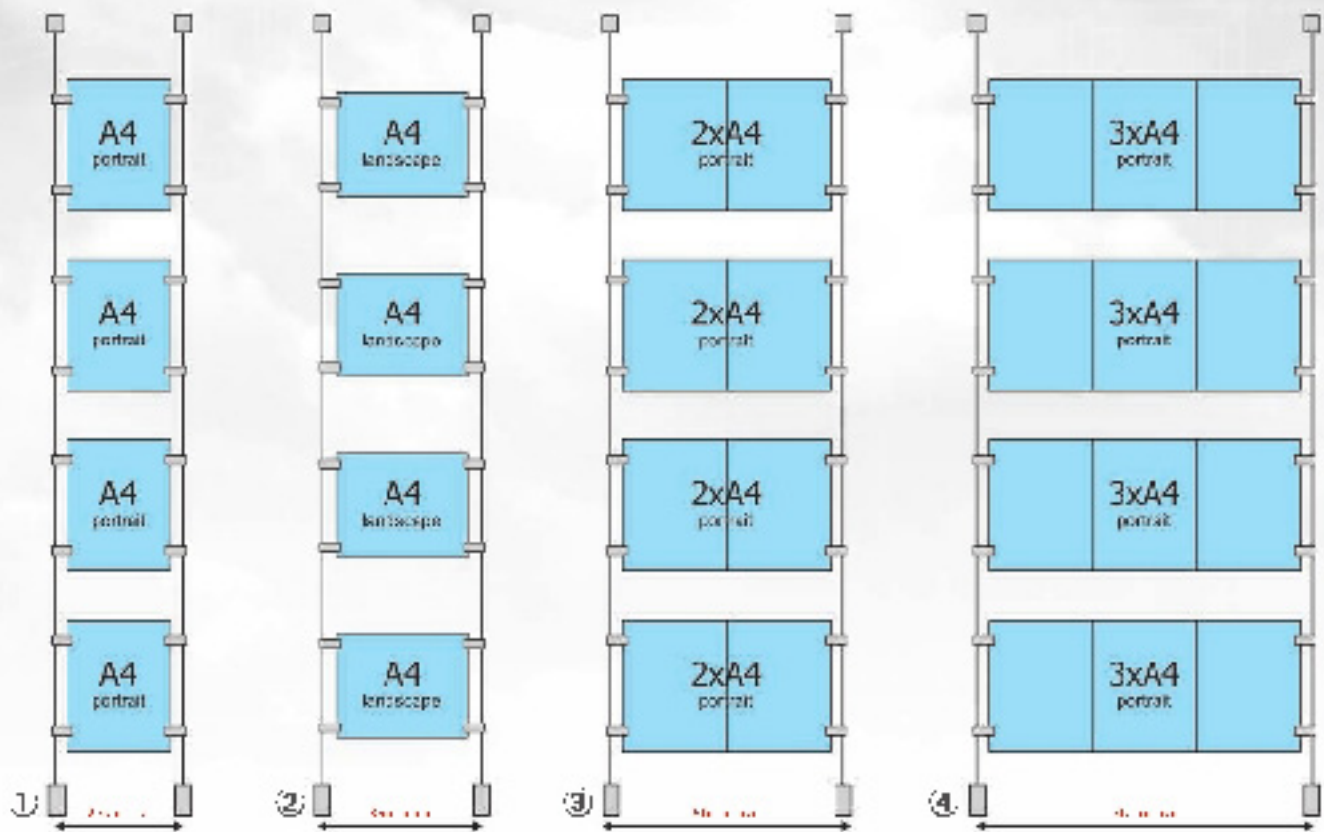

BERLINO
SOFFITTO/PAVIMENTO

PRAGA
SOFFITTO/PAVIMENTO

BORA BORA
SOFFITTO/PAVIMENTO

AMSTERDAM
SOFFITTO/PAVIMENTO

- 1:
- 2:
- 3:
- 4: