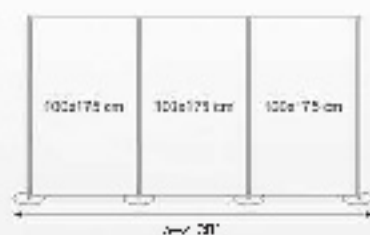

ME
1
48
L
L
L

possibili.