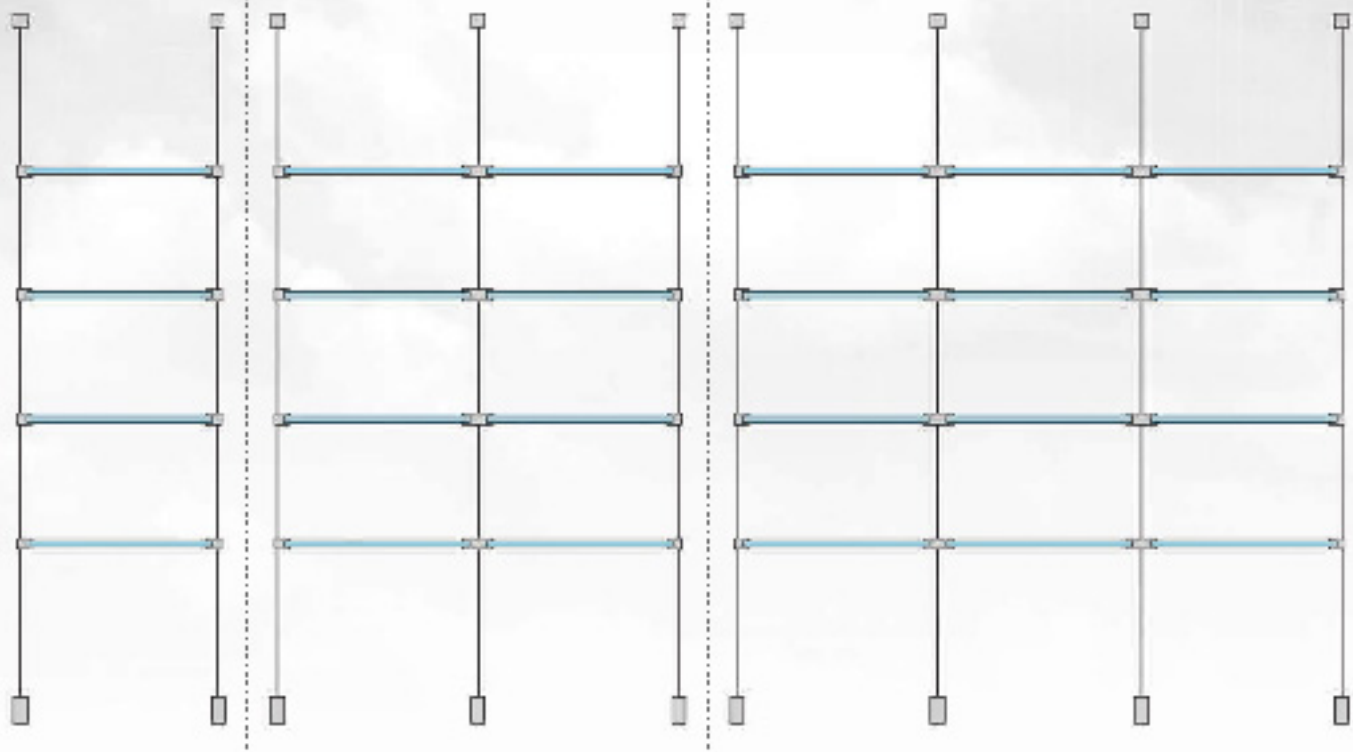

MAGIC

PULLS

TONG

CABLE

POKET

SHEL

SHELF

Shelf made of clear acrylic for cable system.